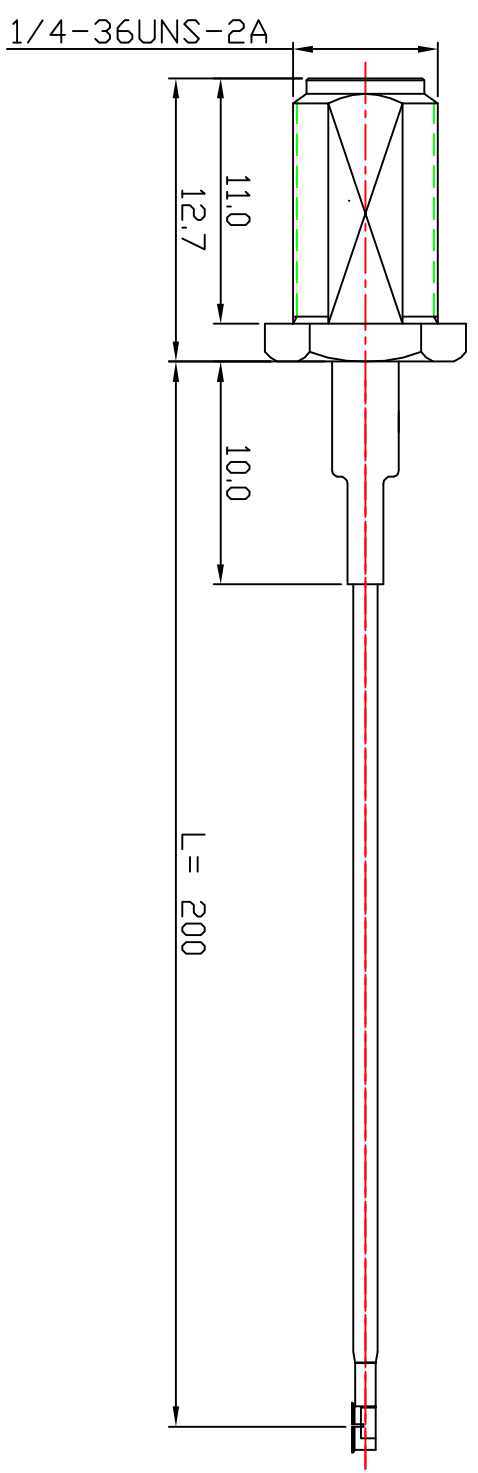

3 4

CompoTEK GmbH - Lindwurmstrasse 97a - 80337 München
Tel: +49-89-544323-0 info@compotek.de

TOLERANCES

0 초과 1000 이하 : +5, -0
1000 초과 2000 이하 : +10, -0
2000 초과 3000 이하 : +15, -0
3000 초과 4000 이하 : +20, -0
4000 초과 5000 이하 : +25, -0
5000 초과 : ± 10%

6	SHRINK TUBE	1
5	SMA WASHER	1
4	SMA NUT	1
3	MHF 4L Connector	1
2	MHF 4L 1.13D CABLE / L 200mm, Black	1
1	SMA B/H CONN	1
ND	NAME	Q.TY

DATE	2020.04.28	SCALE N/S		
DR	A4	UNIT	mm	
CHK		APP		P/N
				SMA85MHF4-1.13MM-200MM
				DWG NAME