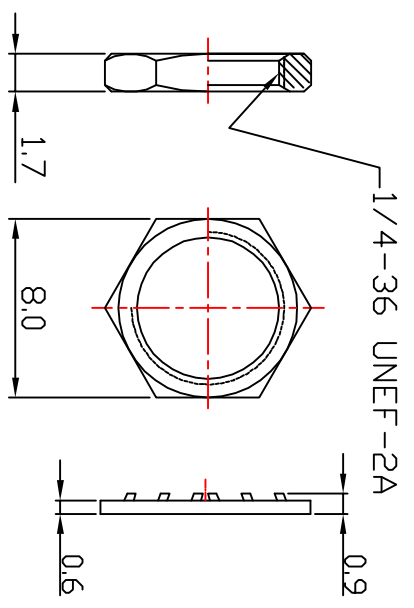

3 4

CompoTEK GmbH - Lindwurmstrasse 97a - 80337 München
Tel: +49-89-544323-0 info@compotek.de

TOLERANCES

0 초과 1000 이하 : +5, -0
1000 초과 2000 이하 : +10, -0
2000 초과 3000 이하 : +15, -0
3000 초과 4000 이하 : +20, -0
4000 초과 5000 이하 : +25, -0
5000 초과 : ± 10%

6	SHRINK TUBE	1
5	SMA WASHER	1
4	SMA NUT	1
3	MHF 4L Connector	1
2	MHF 4L 1.13D CABLE / L 200mm, Black	1
1	SMA B/H CONN	1
ND	NAME	Q.TY

DATE	2020.04.28	SCALE N/S		
DR	A4	UNIT	mm	
CHK		APP		P/N
				SMA85MHF4-1.13MM-200MM
				DWG NAME