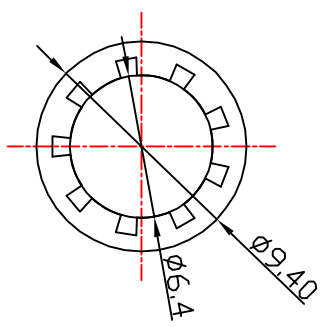

3 4

CompoTEK GmbH - Lindwurmstrasse 97a - 80337 München
Tel: +49-89-544323-0 info@compotek.de

TOLERANCES

0 초과 1000 이하 : +5, -0
1000 초과 2000 이하 : +10, -0
2000 초과 3000 이하 : +15, -0
3000 초과 4000 이하 : +20, -0
4000 초과 5000 이하 : +25, -0
5000 초과 : ± 10%

6	SHRINK TUBE	1
5	SMA WASHER	1
4	SMA NUT	1
3	MHF 4L Connector	1
2	MHF 4L 1.13D CABLE / L 200mm, Black	1
1	SMA B/H CONN	1
ND	NAME	Q.TY

DATE	2020.04.28	SCALE N/S		
DR	A4	UNIT	mm	
CHK		APP		P/N
				SMA85MHF4-1.13MM-200MM
				DWG NAME