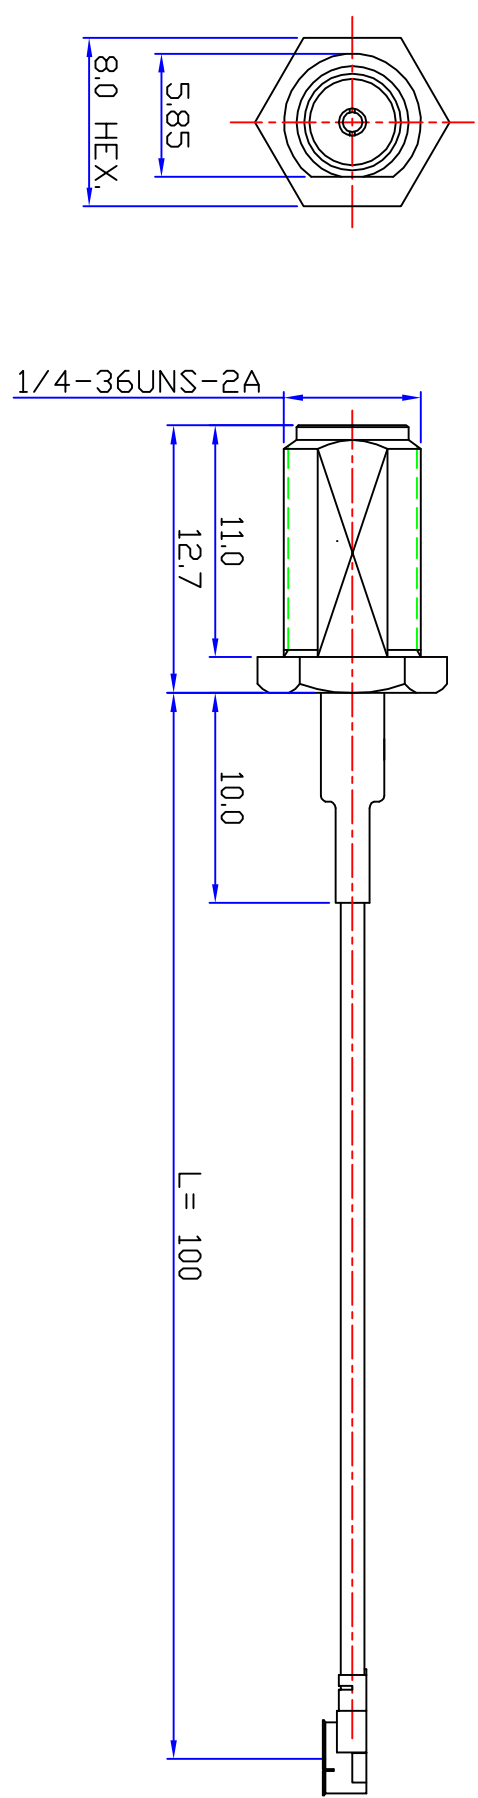

CompoTEK GmbH - Lindwurmstrasse 97a - 80337 München
Tel: +49-89-544323-0 info@compoitek.de

NO	NAME	Q.TY
6	SHRINK TUBE	1
5	SMA WASHER	1
4	SMA NUT	1
3	MHF 1 Connector	1
2	MHF 1 1.13D CABLE / L 100mm, Gray	1
1	SMA B/H CON/N	1

DATE	2020.01.02	SCALE	N/S
DR	CHK	UNIT	mm
A4		APP	P/N
			SMA85MHF-1.13MM-100MM

CompoTEK

DWG NAME