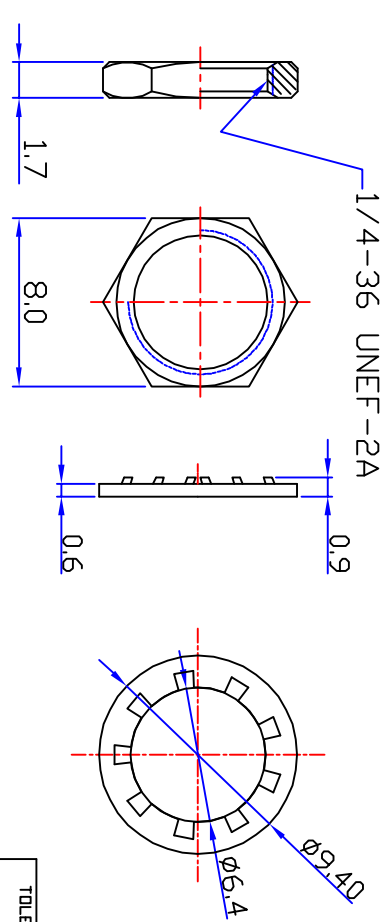

CompoTEK GmbH - Lindwurmstrasse 97a - 80337 München
Tel: +49-89-544323-0 info@compoitek.de

NO	NAME	Q.TY
6	SHRINK TUBE	1
5	SMA WASHER	1
4	SMA NUT	1
3	MHF 1 Connector	1
2	MHF 1 1.13D CABLE / L 100mm, Gray	1
1	SMA B/H CON/N	1

DATE	2020.01.02	SCALE	N/S
DR	CHK	UNIT	mm
A4		APP	P/N
			SMA85MHF-1.13MM-100MM

CompoTEK

DWG NAME