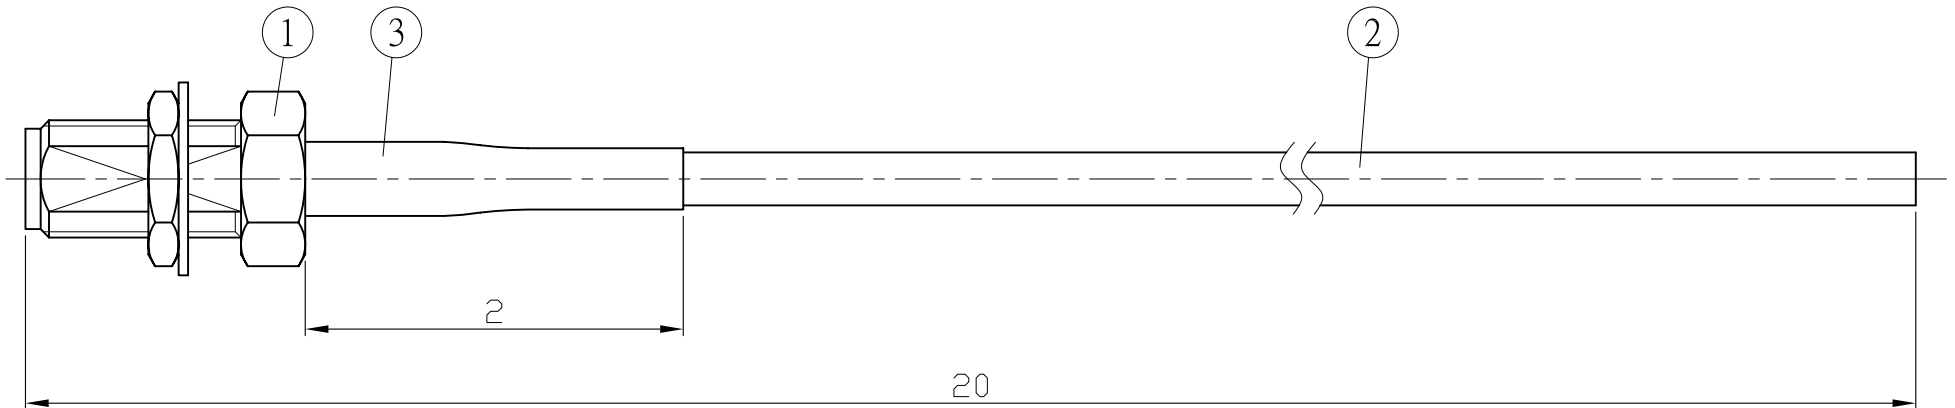

REVISION			
REV.	DESCRIPTION	DATE	APPROVED
-	INITIAL RELEASE	09/03/98"	

NOTE:
 THE PIGTAIL SHOULD BE USED BY THIS FREQUENCY:
 434MHz, 868MHz, 915MHz, 2.4GHz, MAYBE 5.8GHz.
 (未剥線端 FREQUENCY 需符合434MHz, 868MHz, 915MHz, 2.4GHz, MAYBE 5.8GHz)

裁線長度: 189.0 MM

DINENSION ARE MILLIMETERS UNLESS OTHERWISE SPECIFIED TOLERANCES (UNIT:MM)					CUSTOMER COMPOTEK	REV -	UNIT CM	JYE BAO CO., LTD. TAIPEI TAIWAN	
10~30 = ±1.5 30~200 = ±10 200~1000 = ±25 1000~ = ±35					APPEROVE	DATE	DESCRIPTION CABLE ASSEMBLY FOR SMA JACK		
3	G5(F)-4.0MM-BLACK	TUBE	0.02	M	DRAWN Albert	DATE	CUSTOMER DRAWING NO.	JYE BAO DRAWING NO.	
2	RG174	CABLE	0.620	FT					
1	SMA8100L-0316	SMA JACK	1	EA					
NO.	PARTS NO.	DESCRIPTION	Q'TY	U/M					A85XXX-0174-20CMCP